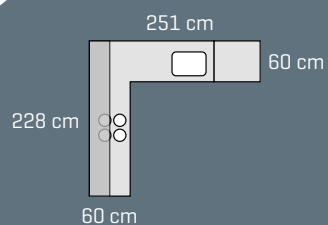

Den øverste grebsprofil giver bordpladen et svævende udtryk og understreger det enkle og stringente i designet. Her vist i en opstilling med profil i børstet aluminium og petrol blå front.

Låge Color by DESIGNA - petrol blå
Greb Axis-profil og push-out
Bordplade 12 mm kompaktlaminat